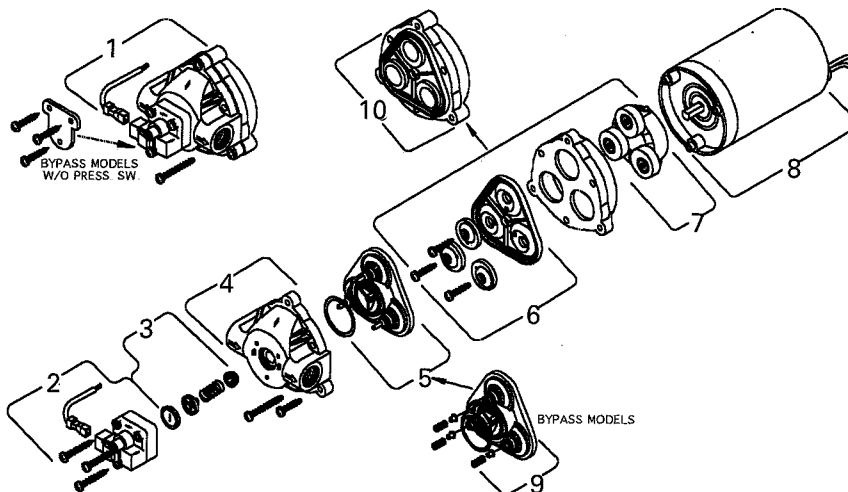

## 2088 Series Parts Kit List

Model Number	1 Pressure Switch	2 Check Valve	3 Upper Housing	4 Valve Kit	Diaphragm Only	5 Drive/ Diaphragm Kit	6 Motor Kit	7 Upper Housing w/ Switch	8 Complete Pumphead Assembly
2088-443-144	94-230-35	94-237-00	94-231-30	94-232-00	N/A	94-238-03	11-111-00	94-231-20	N/A
2088-474-144	94-230-35	94-237-00	94-231-30	94-232-00	N/A	94-238-03	11-187-00	94-231-20	94-236-08
2088-594-154	94-230-35	94-237-00	94-231-30	94-232-00	N/A	94-238-03	11-150-10	94-231-20	94-236-21
2088-414-534	N/A	94-237-00	N/A	94-232-00	N/A	94-238-03	11-185-00	94-231-10	N/A
2088-574-534	N/A	94-237-00	N/A	94-232-00	N/A	94-238-03	11-181-00	94-231-10	N/A
2088-514-145	N/A	94-237-00	N/A	94-232-00	N/A	94-238-03	11-185-06	94-231-10	94-236-14

## 8000 Series Parts Kit List

Model Number	1 Complete Pump Assembly	2 Switch Assembly	3 Check Valve Assembly	4 Upper Housing	5/9 Bypass/ Non Bypass Valve Assembly	6 Diaphragm Assembly	7/10 Drive Assembly	8 Motor Assembly
8000-443-136	N/A	94-375-06	94-374-16	94-378-00	94-390-08	N/A	94-385-32	11-111-00
8000-443-236	N/A	94-375-06	94-374-16	94-379-00	94-390-08	N/A	94-385-32	11-111-00