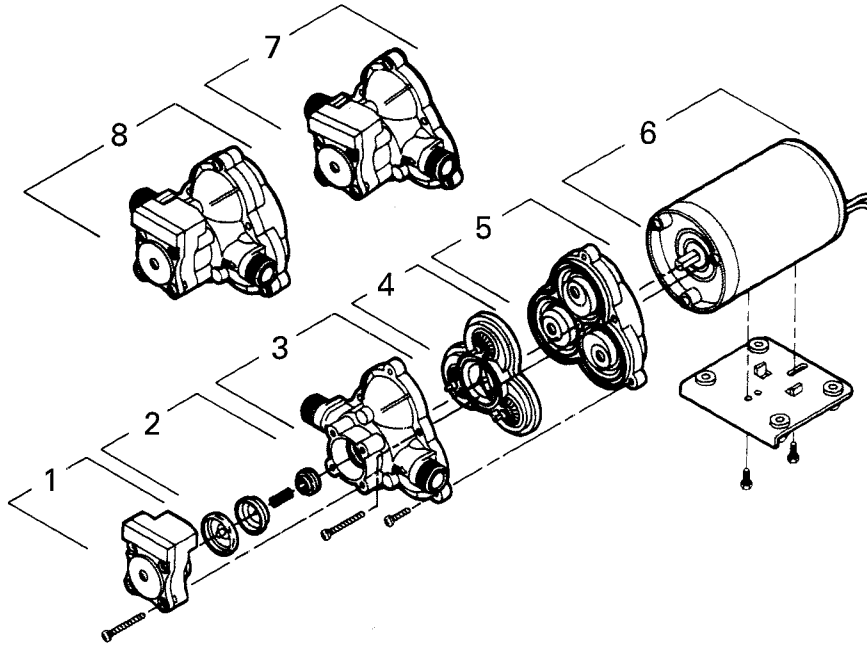

## 2088 Series Parts Kit List

Model Number	1 Pressure Switch	2 Check Valve	3 Upper Housing	4 Valve Kit	Diaphragm Only	5 Drive/ Diaphragm Kit	6 Motor Kit	7 Upper Housing w/ Switch	8 Complete Pumphead Assembly
2088-443-144	94-230-35	94-237-00	94-231-30	94-232-00	N/A	94-238-03	11-111-00	94-231-20	N/A
2088-474-144	94-230-35	94-237-00	94-231-30	94-232-00	N/A	94-238-03	11-187-00	94-231-20	94-236-08
2088-594-154	94-230-35	94-237-00	94-231-30	94-232-00	N/A	94-238-03	11-150-10	94-231-20	94-236-21
2088-414-534	N/A	94-237-00	N/A	94-232-00	N/A	94-238-03	11-185-00	94-231-10	N/A
2088-574-534	N/A	94-237-00	N/A	94-232-00	N/A	94-238-03	11-181-00	94-231-10	N/A
2088-514-145	N/A	94-237-00	N/A	94-232-00	N/A	94-238-03	11-185-06	94-231-10	94-236-14

## 8000 Series Parts Kit List

Model Number	1 Complete Pump Assembly	2 Switch Assembly	3 Check Valve Assembly	4 Upper Housing	5/9 Bypass/ Non Bypass Valve Assembly	6 Diaphragm Assembly	7/10 Drive Assembly	8 Motor Assembly
8000-443-136	N/A	94-375-06	94-374-16	94-378-00	94-390-08	N/A	94-385-32	11-111-00
8000-443-236	N/A	94-375-06	94-374-16	94-379-00	94-390-08	N/A	94-385-32	11-111-00